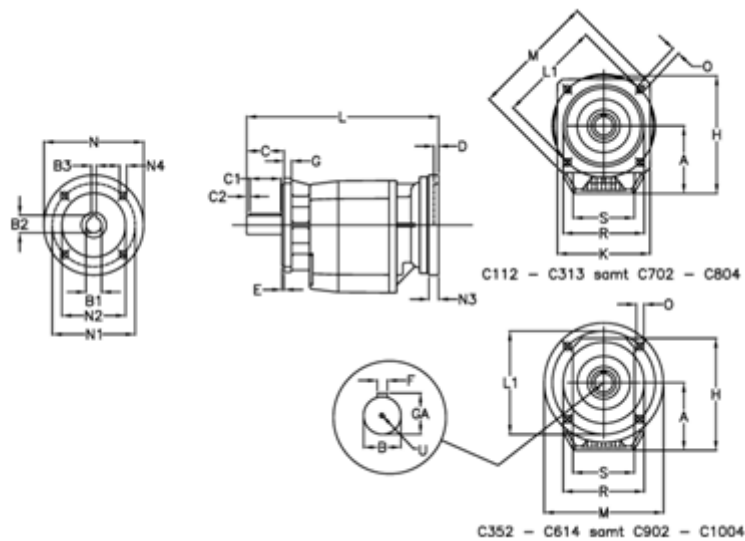

Article number: 40600723932435

Description: Helical gearbox
C703F-239,3-P90B5

Measures

A = 208.0	D = 4.0	L1 = 300	R = 262
B = 60	E = 5	M = 350	S = 250
B1 = 24	F = 18	N = 200	U = M20x42
B2 = 27.3	G = 17	N1 = 165	
B3 = 8	GA = 64.0	N2 = 130	
C = 120	H = 358.0	N3 = 0	
C1 = 90	K = 300	N4 = M10x12	
C2 = 15	L = 473.0	O = 18.0	